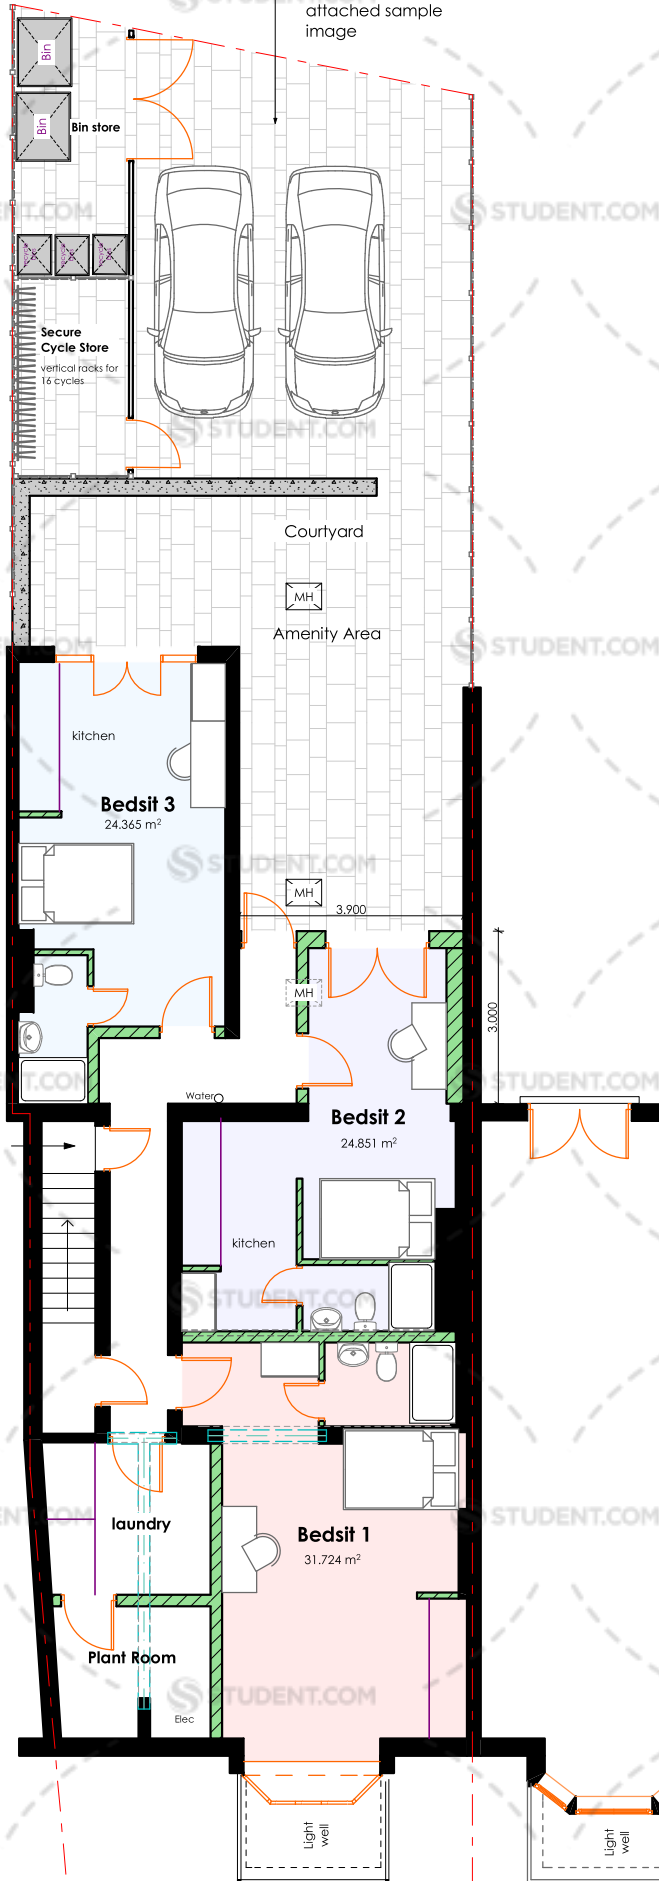

Grey Coloured Pattern Imprinted Concrete Walk Way, see attached sample image

Proposed Lower Ground Floor @ 1:100